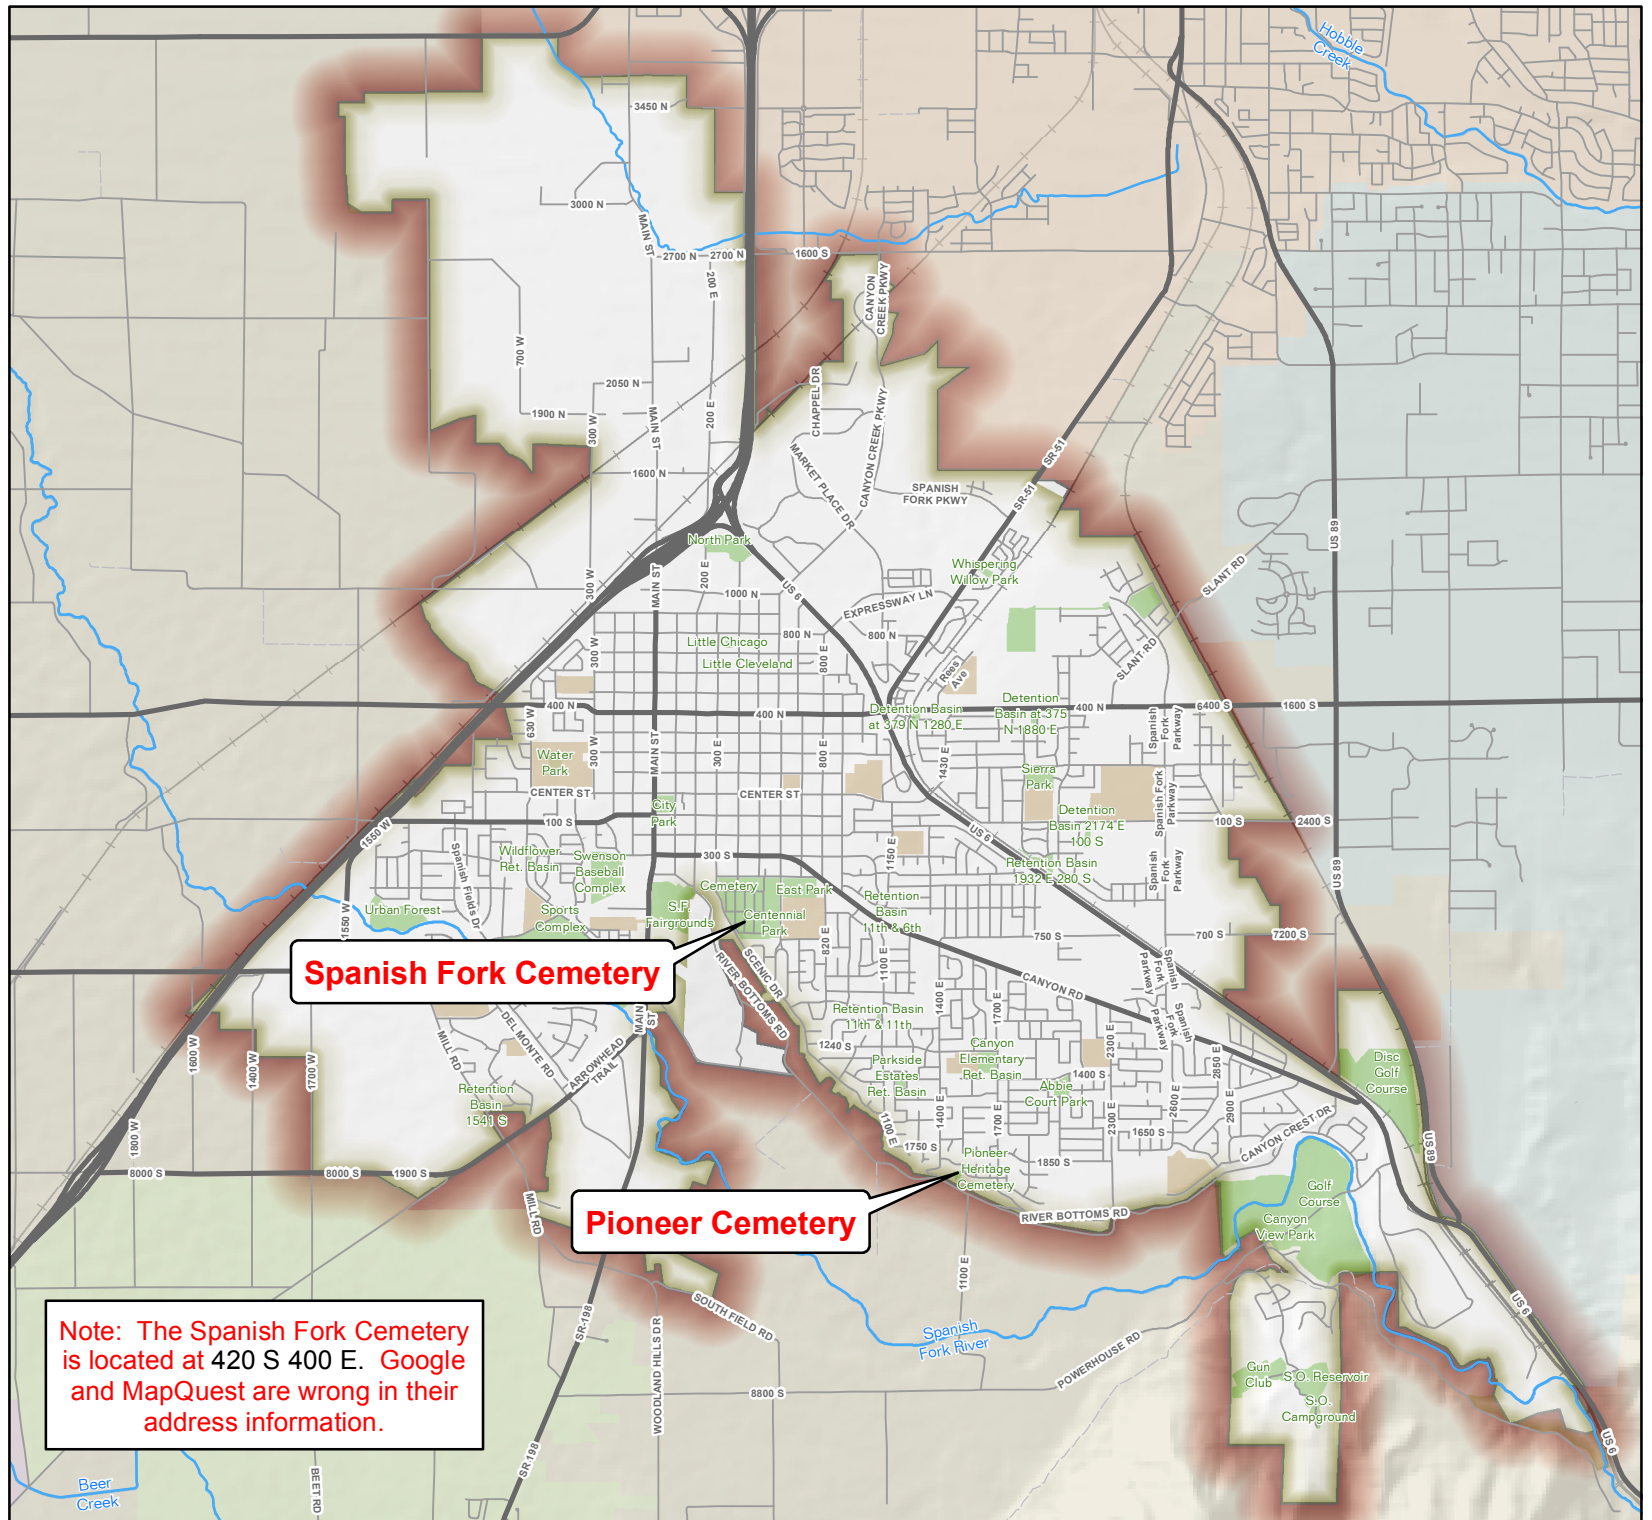

SF Cemetery Location

1 Inch = 4,500 Feet

Spanish Fork Cemetery

Pioneer Cemetery

Note: The Spanish Fork Cemetery is located at 420 S 400 E. Google and MapQuest are wrong in their address information.

SPANISH FORK
PUBLIC WORKS

Spanish Fork City GIS
40 South Main St
Spanish Fork, UT 84660
GIS Phone Numbers;
(801) 804-4571 (Administrator)
(801) 804-4570 (Intern)
(801) 804-4572 (Intern)

Date Printed: 7/25/2018